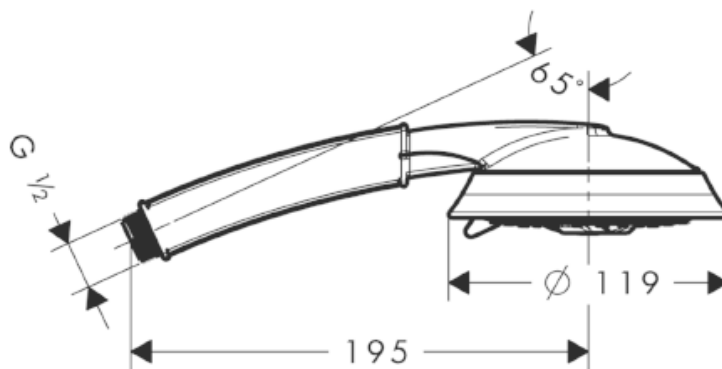

SPECIFICATION SHEET - fittings

BRAND:	hansgrohe	Product Photo:
ORIGIN:	Germany	
SERIES:	Metris C	
PRODUCT DESCRIPTION:	Raindance C 100 3jet handshower • RainAir, WhirlAir, BalanceAir spray • flow rate: 17 l/min	
MODEL No.	28548 831	
FINISH/COLOUR:	Polished Nickel	
DIMENSIONS:		
OPTIONAL MATCHING PARTS:		

Technical Informations: Suitable for continous flow water heater

REMINDER:	Pipe flushing must be done before faucets are installed. Failure to do so voids the warranty.
	Do not use cleaners containing abrasive cleansers, ammonia, bleach, acids, waxes, alcohol, solvents or other products not recommended for chrome.
	All information is for reference only, installation shall always be based on the actual product delivered.